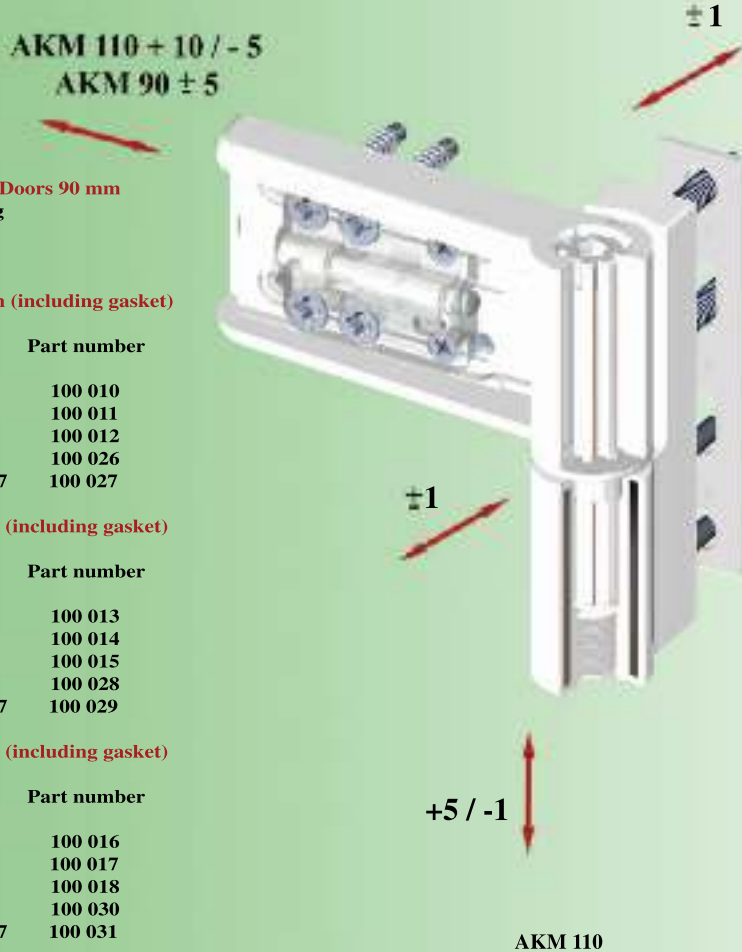

## Universal Hinges for PVC Doors

RAL 8022

RAL 8017

RAL 8014

RAL 8003

RAL 9016

**Universal Hinges for PVC Doors 90 mm**  
Max.door leaf weight 80 kg

**Part Information**

**For upstand sizes 14-18 mm (including gasket)**

Colour	Part number
White -RAL 9016	100 010
Black Brown-RAL 8022	100 011
Light Brown-RAL 8014	100 012
Clay Brown-RAL 8003	100 026
Chocolate Brown-RAL 8017	100 027