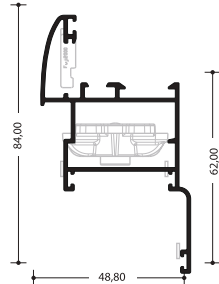

Weight: 580 gr/m

Weight: 663 gr/m

375 0020

Weight: 664 gr/m

Weight: 816 gr/m

Weight: 775 gr/m

375 0045

Weight: 859 gr/m

Weight: 953 gr/m

Weight: 1076 gr/m

Weight: 691 gr/m

Weight: 793 gr/m

Weight: 957 gr/m

Weight: 945 gr/m

Weight: 703 gr/m

Weight: 716 gr/m

Weight: 813 gr/m

Weight: 967 gr/m

Weight: 978 gr/m

Weight: 964 gr/m

Weight: 977 gr/m

Weight: 722 gr/m

Weight: 831 gr/m

Weight: 983 gr/m

Weight: 800 gr/m

Weight: 909 gr/m

Weight: 1064 gr/m

Weight: 837 gr/m

Weight: 878 gr/m

Weight: 948 gr/m

Weight: 1292 gr/m

Weight: 970 gr/m