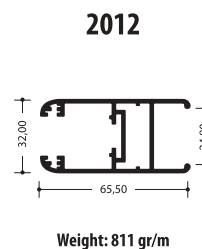

NEW PROFILES WITH PVC HARDWARE

BALUSTRADE

MINI SLIDING SYSTEM

SLIDING SYSTEM

PANEL