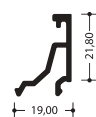

375 0520

Weight: 276 gr/m
20 mm glass

375 0530

Weight: 269 gr/m
24 mm glass

375 0550

Weight: 193 gr/m
39 mm glass

1017

Weight: 233 gr/m
35 mm glass