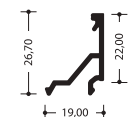

375 0520

Weight: 276 gr/m
20 mm glass

375 0530

Weight: 269 gr/m
24 mm glass

375 0550

Weight: 193 gr/m
39 mm glass

1017

Weight: 233 gr/m
35 mm glass