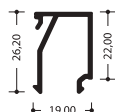

375 0510

Weight: 314 gr/m

375 0520

Weight: 276 gr/m

4 mm glass

375 0530

Weight: 269 gr/m

8 mm glass