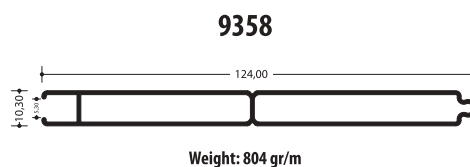

NEW PROFILES WITH PVC HARDWARE

BALUSTRADE

MINI SLIDING SYSTEM

SLIDING SYSTEM

PANEL