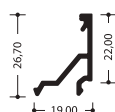

Weight: 1144 gr/m

Weight: 1192 gr/m

Weight: 1352 gr/m

Weight: 1400 gr/m

Weight: 734 gr/m

Weight: 790 gr/m

Weight: 759 gr/m

Weight: 542 gr/m

Weight: 638 gr/m

Weight: 519 gr/m

Weight: 626 gr/m

Weight: 398 gr/m

Weight: 427 gr/m

Weight: 279 gr/m

Weight: 301 gr/m

Weight: 222 gr/m

Weight: 122 gr/m

Weight: 391 gr/m

Weight: 254 gr/m

375 0405

Weight: 433 gr/m

Weight: 781 gr/m

375 0415

Weight: 396 gr/m

Weight: 1051 gr/m

Weight: 734 gr/m

375 0350-1

Weight: 385 gr/m

534 gr/m

Weight: 314 gr/m

Weight: 276 gr/m

4 mm glass

Weight: 269 gr/m

8 mm glass

375 0550

Weight: 193 gr/m

24 mm glass

Weight: 233 gr/m

20 mm glass

Weight: 270 gr/m

Weight: 235 gr/m

Weight: 152 gr/m

Weight: 110 gr/m