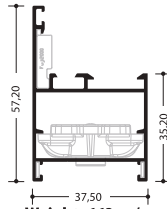

ALUMINIUM PROFILES SYSTEMS

375 0005

Weight: 580 gr/m

375 0010

Weight: 663 gr/m

375 0020

Weight: 664 gr/m

375 0035