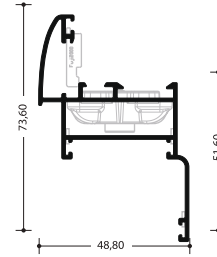

Weight: 580 gr/m

Weight: 663 gr/m

375 0020

Weight: 664 gr/m

Weight: 816 gr/m

375 0040

Weight: 775 gr/m

Weight: 859 gr/m

Weight: 953 gr/m

Weight: 1076 gr/m

Weight: 691 gr/m

Weight: 793 gr/m

Weight: 957 gr/m

Weight: 945 gr/m

Weight: 703 gr/m

Weight: 716 gr/m

Weight: 813 gr/m

Weight: 967 gr/m

Weight: 978 gr/m

Weight: 964 gr/m

Weight: 977 gr/m

Weight: 722 gr/m

Weight: 831 gr/m

Weight: 983 gr/m

Weight: 800 gr/m

Weight: 909 gr/m

Weight: 1064 gr/m

Weight: 837 gr/m

Weight: 878 gr/m

Weight: 948 gr/m

Weight: 1292 gr/m

Weight: 970 gr/m