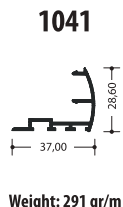

NEW PROFILES WITH PVC HARDWARE

BALUSTRADE

MINI SLIDING SYSTEM

SLIDING SYSTEM

PANEL