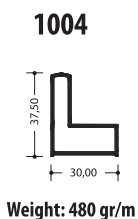

NEW PROFILES WITH PVC HARDWARE

BALUSTRADE

MINI SLIDING SYSTEM

SLIDING SYSTEM

PANEL