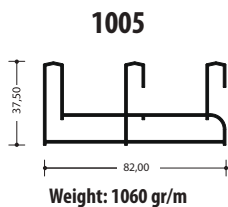

NEW PROFILES WITH PVC HARDWARE

BALUSTRADE

MINI SLIDING SYSTEM

SLIDING SYSTEM

PANEL