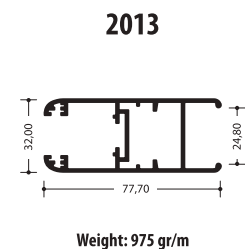

NEW PROFILES WITH PVC HARDWARE

BALUSTRADE

MINI SLIDING SYSTEM

SLIDING SYSTEM

PANEL