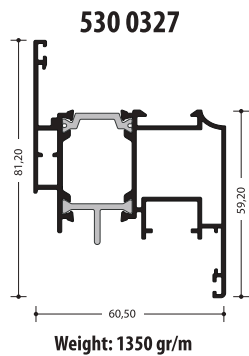

NEW PROFILES WITH PVC HARDWARE

BALUSTRADE

MINI SLIDING SYSTEM

SLIDING SYSTEM

PANEL