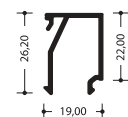

530 0005

Weight: 897 gr/m

Weight: 1094 gr/m

530 0015

Weight: 1074 gr/m

Weight: 1292 gr/m

Weight: 1557 gr/m

Weight: 1276 gr/m

Weight: 1510 gr/m

Weight: 2040 gr/m

Weight: 1114 gr/m

Weight: 995 gr/m

Weight: 1212 gr/m

Weight: 1538 gr/m

Weight: 1047 gr/m

Weight: 1247 gr/m

Weight: 1571 gr/m

Weight: 1164 gr/m

Weight: 1090 gr/m

Weight: 1324 gr/m

Weight: 222 gr/m

Weight: 175 gr/m

Weight: 314 gr/m
10 mm glass

Weight: 276 gr/m
20 mm glass

375 0530

Weight: 269 gr/m
24 mm glass

Weight: 193 gr/m
39 mm glass

Weight: 233 gr/m
35 mm glass

Weight: 122 gr/m

Weight: 152 gr/m