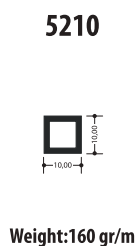

NEW PROFILES WITH PVC HARDWARE

BALUSTRADE

MINI SLIDING SYSTEM

SLIDING SYSTEM

PANEL