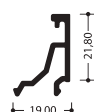

Weight: 1144 gr/m

Weight: 1192 gr/m

Weight: 1352 gr/m

Weight: 1400 gr/m

Weight: 734 gr/m

Weight: 790 gr/m

Weight: 759 gr/m

Weight: 542 gr/m

Weight: 638 gr/m

Weight: 519 gr/m

Weight: 626 gr/m

Weight: 398 gr/m

Weight: 427 gr/m

Weight: 279 gr/m

Weight: 301 gr/m

Weight: 222 gr/m

Weight: 122 gr/m

Weight: 391 gr/m

Weight: 254 gr/m

375 0405

Weight: 433 gr/m

Weight: 781 gr/m

375 0415

Weight: 396 gr/m

Weight: 1051 gr/m

Weight: 734 gr/m

375 0350-1

Weight: 385 gr/m

534 gr/m

Weight: 314 gr/m

Weight: 276 gr/m

4 mm glass

Weight: 269 gr/m

8 mm glass

Weight: 193 gr/m

24 mm glass

1017

Weight: 233 gr/m

20 mm glass

Weight: 270 gr/m

Weight: 235 gr/m

Weight: 152 gr/m

Weight: 110 gr/m