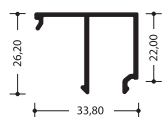

530 0325

Weight: 1324 gr/m

375 0350

Weight: 222 gr/m

530 5040

Weight: 175 gr/m

375 0510

Weight: 314 gr/m
10 mm glass