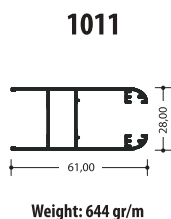

NEW PROFILES WITH PVC HARDWARE

BALUSTRADE

MINI SLIDING SYSTEM

SLIDING SYSTEM

PANEL