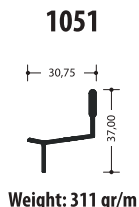

NEW PROFILES WITH PVC HARDWARE

BALUSTRADE

MINI SLIDING SYSTEM

SLIDING SYSTEM

PANEL