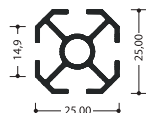

Weight: 399 gr/m

0355