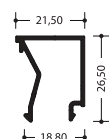

375 0550

Weight: 193 gr/m

24 mm glass

1017

Weight: 233 gr/m

20 mm glass

1200

Weight: 270 gr/m