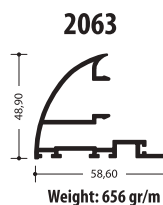

NEW PROFILES WITH PVC HARDWARE

BALUSTRADE

MINI SLIDING SYSTEM

SLIDING SYSTEM

PANEL