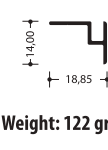

Weight: 279 gr/m

375 0345-1

Weight: 301 gr/m

375 0350

Weight: 222 gr/m

375 0355

Weight: 122 gr/m

375 0365

Weight: 391 gr/m

375 0360

Weight: 254 gr/m

375 0405

Weight: 433 gr/m

375 0410

Weight: 781 gr/m

375 0415