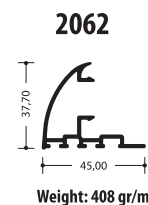

NEW PROFILES WITH PVC HARDWARE

BALUSTRADE

MINI SLIDING SYSTEM

SLIDING SYSTEM

PANEL