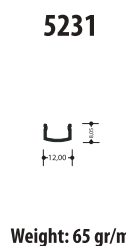

NEW PROFILES WITH PVC HARDWARE

BALUSTRADE

MINI SLIDING SYSTEM

SLIDING SYSTEM

PANEL