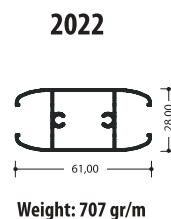

NEW PROFILES WITH PVC HARDWARE

BALUSTRADE

MINI SLIDING SYSTEM

SLIDING SYSTEM

PANEL