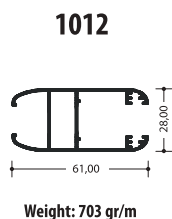

NEW PROFILES WITH PVC HARDWARE

BALUSTRADE

MINI SLIDING SYSTEM

SLIDING SYSTEM

PANEL