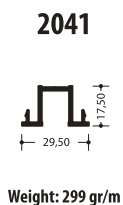

NEW PROFILES WITH PVC HARDWARE

BALUSTRADE

MINI SLIDING SYSTEM

SLIDING SYSTEM

PANEL