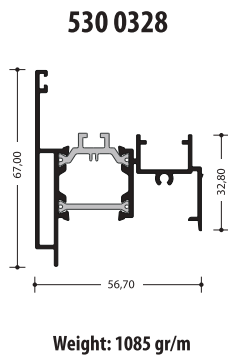

NEW PROFILES WITH PVC HARDWARE

BALUSTRADE

MINI SLIDING SYSTEM

SLIDING SYSTEM

PANEL