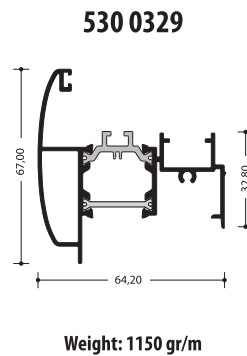

NEW PROFILES WITH PVC HARDWARE

BALUSTRADE

MINI SLIDING SYSTEM

SLIDING SYSTEM

PANEL