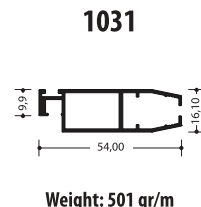

NEW PROFILES WITH PVC HARDWARE

BALUSTRADE

MINI SLIDING SYSTEM

SLIDING SYSTEM

PANEL