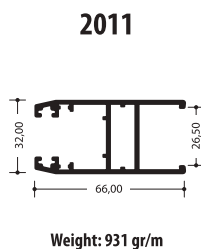

NEW PROFILES WITH PVC HARDWARE

BALUSTRADE

MINI SLIDING SYSTEM

SLIDING SYSTEM

PANEL