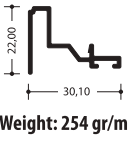

Weight: 1144 gr/m

Weight: 1192 gr/m

Weight: 1352 gr/m

Weight: 1400 gr/m

Weight: 734 gr/m

Weight: 790 gr/m

Weight: 759 gr/m

Weight: 542 gr/m

Weight: 638 gr/m

Weight: 519 gr/m

Weight: 626 gr/m

Weight: 398 gr/m

Weight: 427 gr/m

Weight: 279 gr/m

Weight: 301 gr/m

Weight: 222 gr/m

Weight: 122 gr/m

Weight: 391 gr/m

375 0360

Weight: 254 gr/m

375 0405

Weight: 433 gr/m

Weight: 781 gr/m

375 0415

Weight: 396 gr/m

Weight: 1051 gr/m

Weight: 734 gr/m

375 0350-1

Weight: 385 gr/m

534 gr/m

Weight: 314 gr/m

Weight: 276 gr/m

4 mm glass

Weight: 269 gr/m

8 mm glass

Weight: 193 gr/m

24 mm glass

Weight: 233 gr/m

20 mm glass

Weight: 270 gr/m

Weight: 235 gr/m

Weight: 152 gr/m

Weight: 110 gr/m