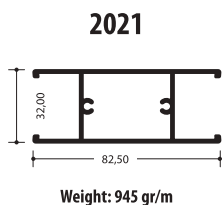

NEW PROFILES WITH PVC HARDWARE

BALUSTRADE

MINI SLIDING SYSTEM

SLIDING SYSTEM

PANEL