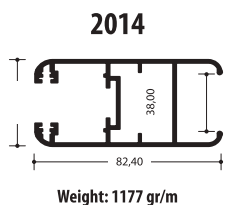

NEW PROFILES WITH PVC HARDWARE

BALUSTRADE

MINI SLIDING SYSTEM

SLIDING SYSTEM

PANEL