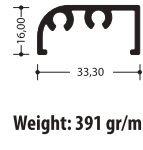

Weight: 790 gr/m

375 0315

Weight: 759 gr/m

375 0320

Weight: 542 gr/m

375 0325

Weight: 638 gr/m

375 0330

Weight: 519 gr/m

375 0330-1

Weight: 626 gr/m

375 0335

Weight: 398 gr/m

375 0340

Weight: 427 gr/m

375 0345

Weight: 279 gr/m

375 0345-1

Weight: 301 gr/m

375 0350

Weight: 222 gr/m

375 0355

Weight: 122 gr/m

375 0365

Weight: 391 gr/m

375 0360

Weight: 254 gr/m

375 0405

Weight: 433 gr/m

375 0410

Weight: 781 gr/m

375 0415