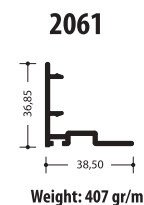

NEW PROFILES WITH PVC HARDWARE

BALUSTRADE

MINI SLIDING SYSTEM

SLIDING SYSTEM

PANEL