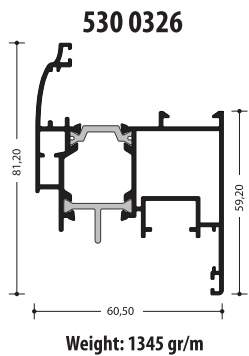

NEW PROFILES WITH PVC HARDWARE

BALUSTRADE

MINI SLIDING SYSTEM

SLIDING SYSTEM

PANEL