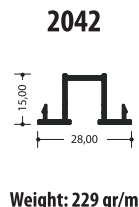

NEW PROFILES WITH PVC HARDWARE

BALUSTRADE

MINI SLIDING SYSTEM

SLIDING SYSTEM

PANEL