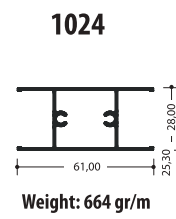

NEW PROFILES WITH PVC HARDWARE

BALUSTRADE

MINI SLIDING SYSTEM

SLIDING SYSTEM

PANEL