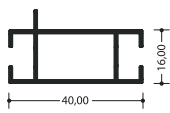

0469

Weight: 370 gr/m

0482

Weight: 346 gr/m

0361

Weight: 334 gr/m

0356

Weight: 391 gr/m