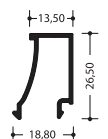

375 0550

Weight: 193 gr/m

24 mm glass

1017

Weight: 233 gr/m

20 mm glass

1200

Weight: 270 gr/m

9312

Weight: 235 gr/m

9316

Weight: 152 gr/m

9317

Weight: 110 gr/m

530 0005

Weight: 897 gr/m