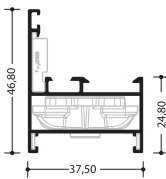

Weight: 580 gr/m

Weight: 663 gr/m

375 0020

Weight: 664 gr/m

Weight: 816 gr/m

Weight: 775 gr/m

Weight: 859 gr/m

Weight: 953 gr/m

Weight: 1076 gr/m

Weight: 691 gr/m

Weight: 793 gr/m

Weight: 957 gr/m

Weight: 945 gr/m

Weight: 703 gr/m

Weight: 716 gr/m

Weight: 813 gr/m

Weight: 967 gr/m

Weight: 978 gr/m

Weight: 964 gr/m

Weight: 977 gr/m

Weight: 722 gr/m

Weight: 831 gr/m

Weight: 983 gr/m

Weight: 800 gr/m

Weight: 909 gr/m

Weight: 1064 gr/m

Weight: 837 gr/m

Weight: 878 gr/m

Weight: 948 gr/m

Weight: 1292 gr/m

Weight: 970 gr/m