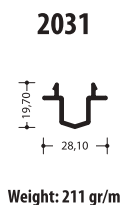

NEW PROFILES WITH PVC HARDWARE

BALUSTRADE

MINI SLIDING SYSTEM

SLIDING SYSTEM

PANEL