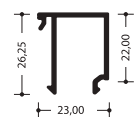

530 0005

Weight: 897 gr/m

Weight: 1094 gr/m

530 0015

Weight: 1074 gr/m

Weight: 1292 gr/m

Weight: 1557 gr/m

Weight: 1276 gr/m

Weight: 1510 gr/m

Weight: 2040 gr/m

Weight: 1114 gr/m

Weight: 995 gr/m

Weight: 1212 gr/m

Weight: 1538 gr/m

Weight: 1047 gr/m

Weight: 1247 gr/m

Weight: 1571 gr/m

Weight: 1164 gr/m

Weight: 1090 gr/m

Weight: 1324 gr/m

Weight: 222 gr/m

Weight: 175 gr/m

Weight: 314 gr/m
10 mm glass

375 0520

Weight: 276 gr/m
20 mm glass

Weight: 269 gr/m
24 mm glass

Weight: 193 gr/m
39 mm glass

Weight: 233 gr/m
35 mm glass

Weight: 122 gr/m

Weight: 152 gr/m