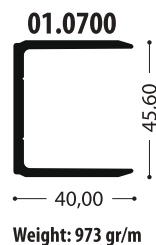

Horizontal Connection