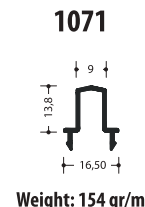

NEW PROFILES WITH PVC HARDWARE

BALUSTRADE

MINI SLIDING SYSTEM

SLIDING SYSTEM

PANEL